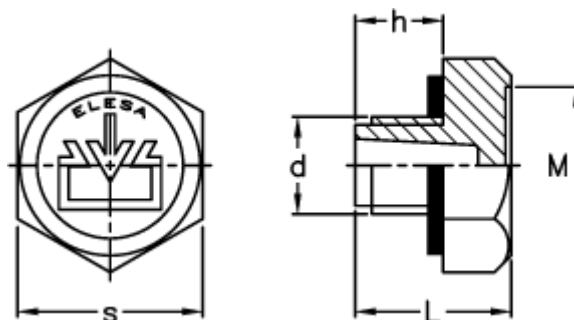

# Data Sheet

Article number: 2311058561

Description: E+G Oil fill plug  
TCD.20x1,5, black

## Measures

---

d = M20x1,5

h = 11

L = 18

M = 20.5

s = 26

Tightening torque N m = 8 til 10